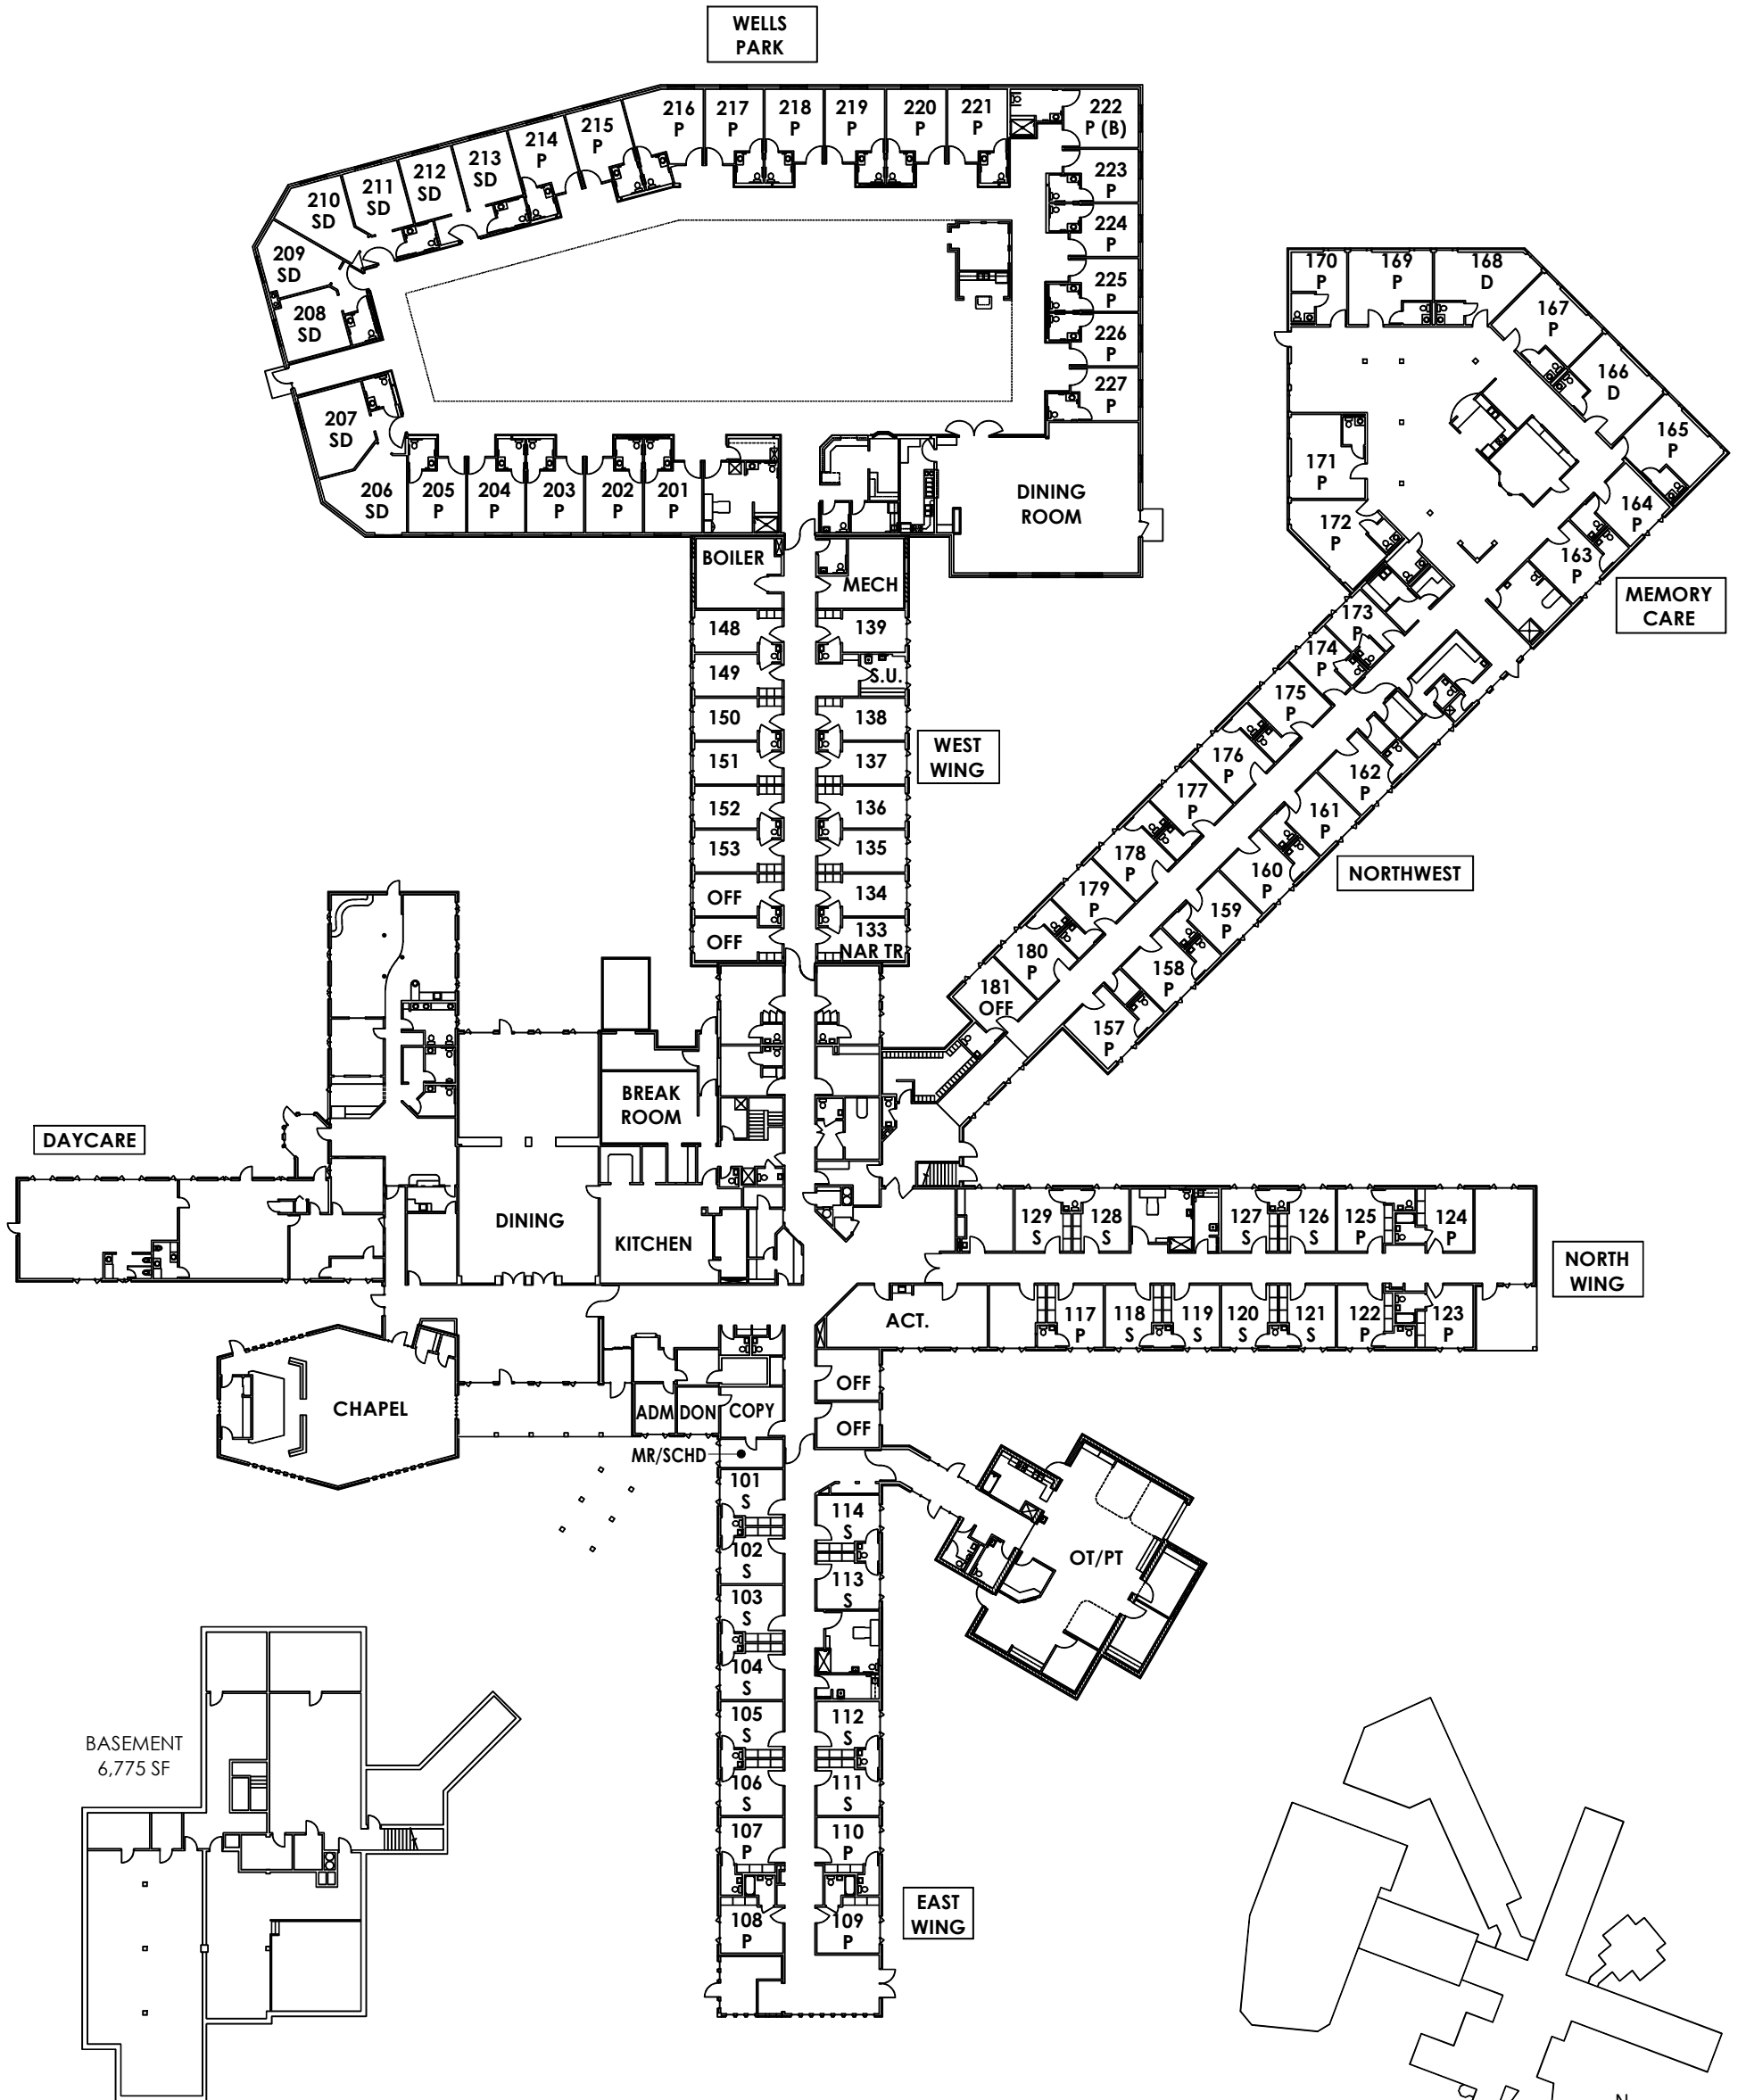

ROOM KEY	
SD -	8
P -	50
S -	18
D -	4
TOTAL - 80	

WEST WIND VILLAGE - MORRIS, MN

10/23/15